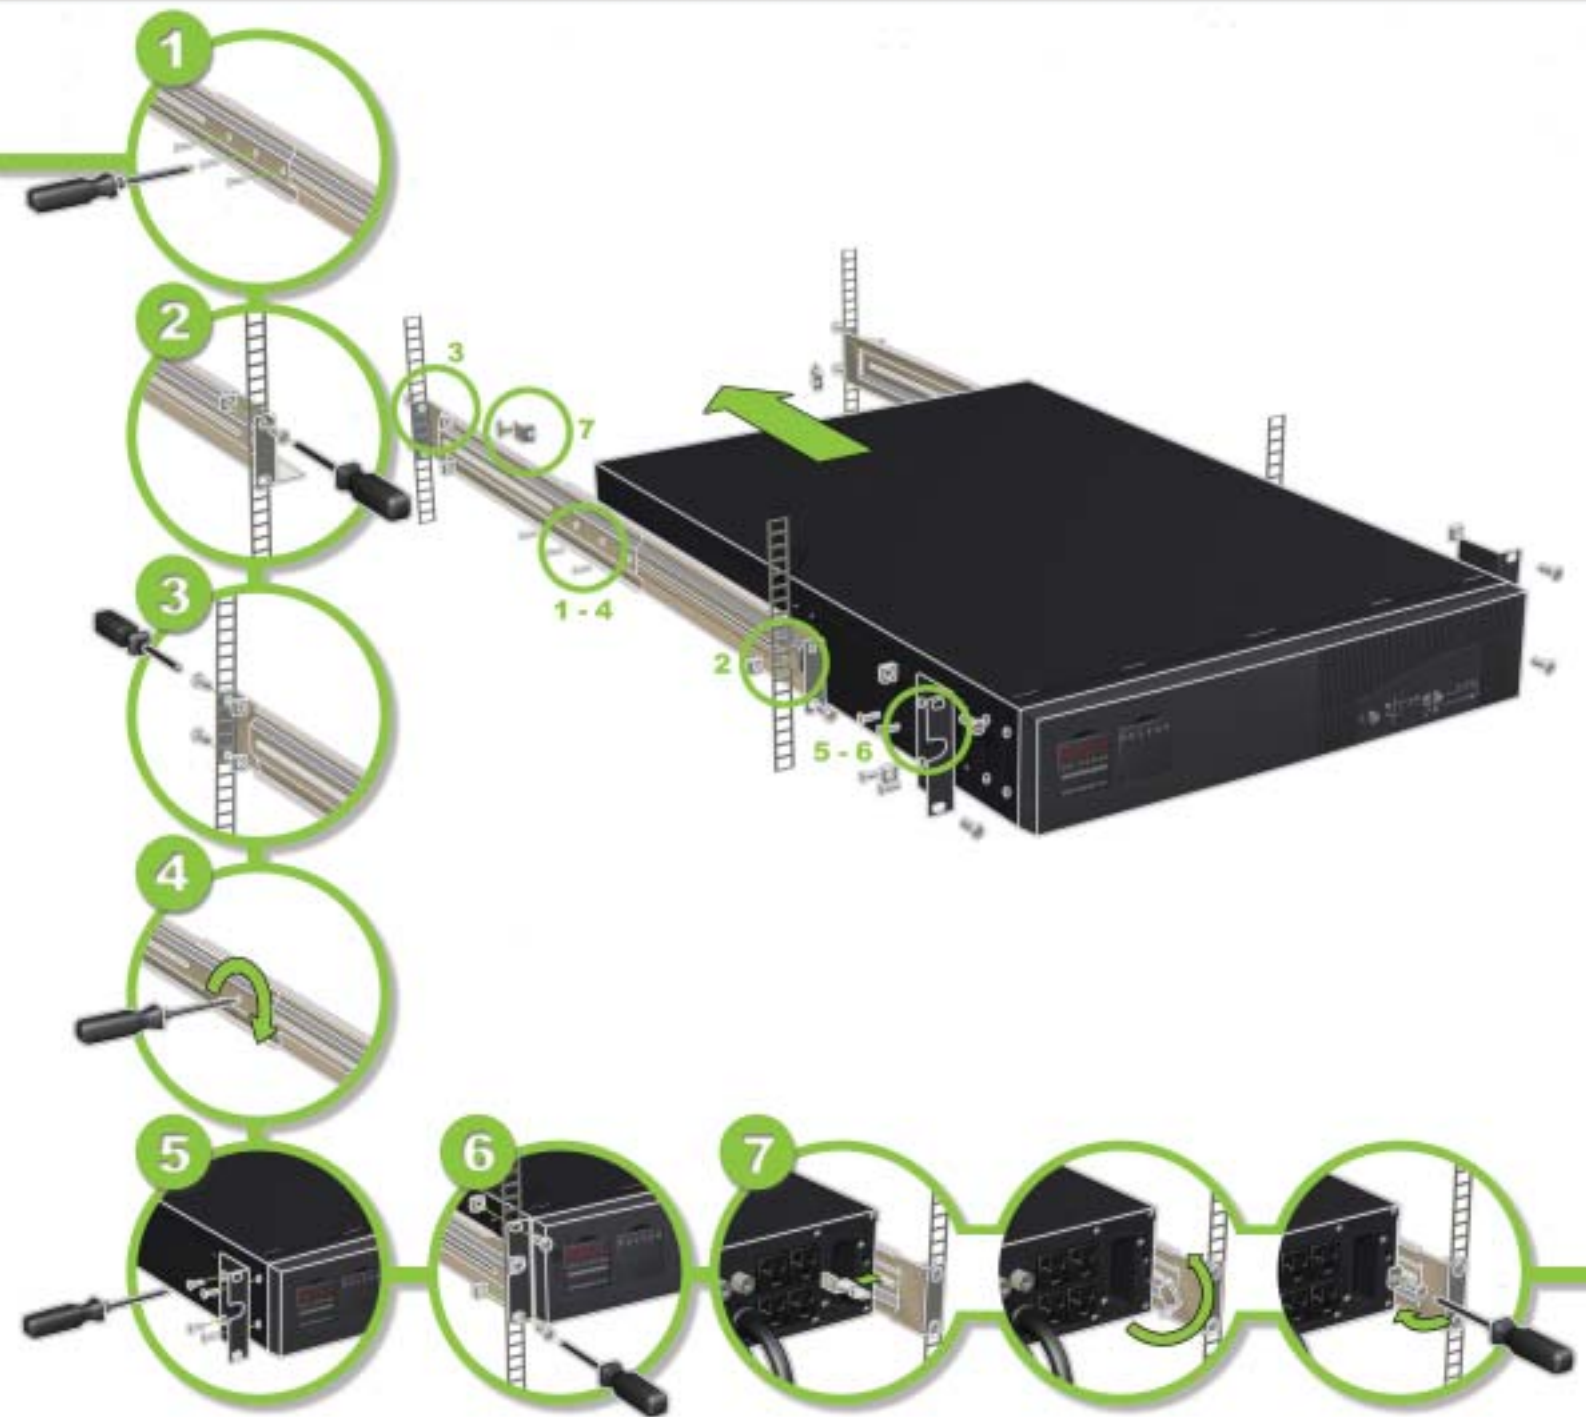

Pulsar EX

2200 RT / 3200 RT

Quick Start

NOTHING WILL HAPPEN TO YOU NOW

MGE
UPS SYSTEMS

MGE **UPS** SYSTEMS

1660, Scenic Avenue
Costa Mesa - CA 92626

www.mgeups.com